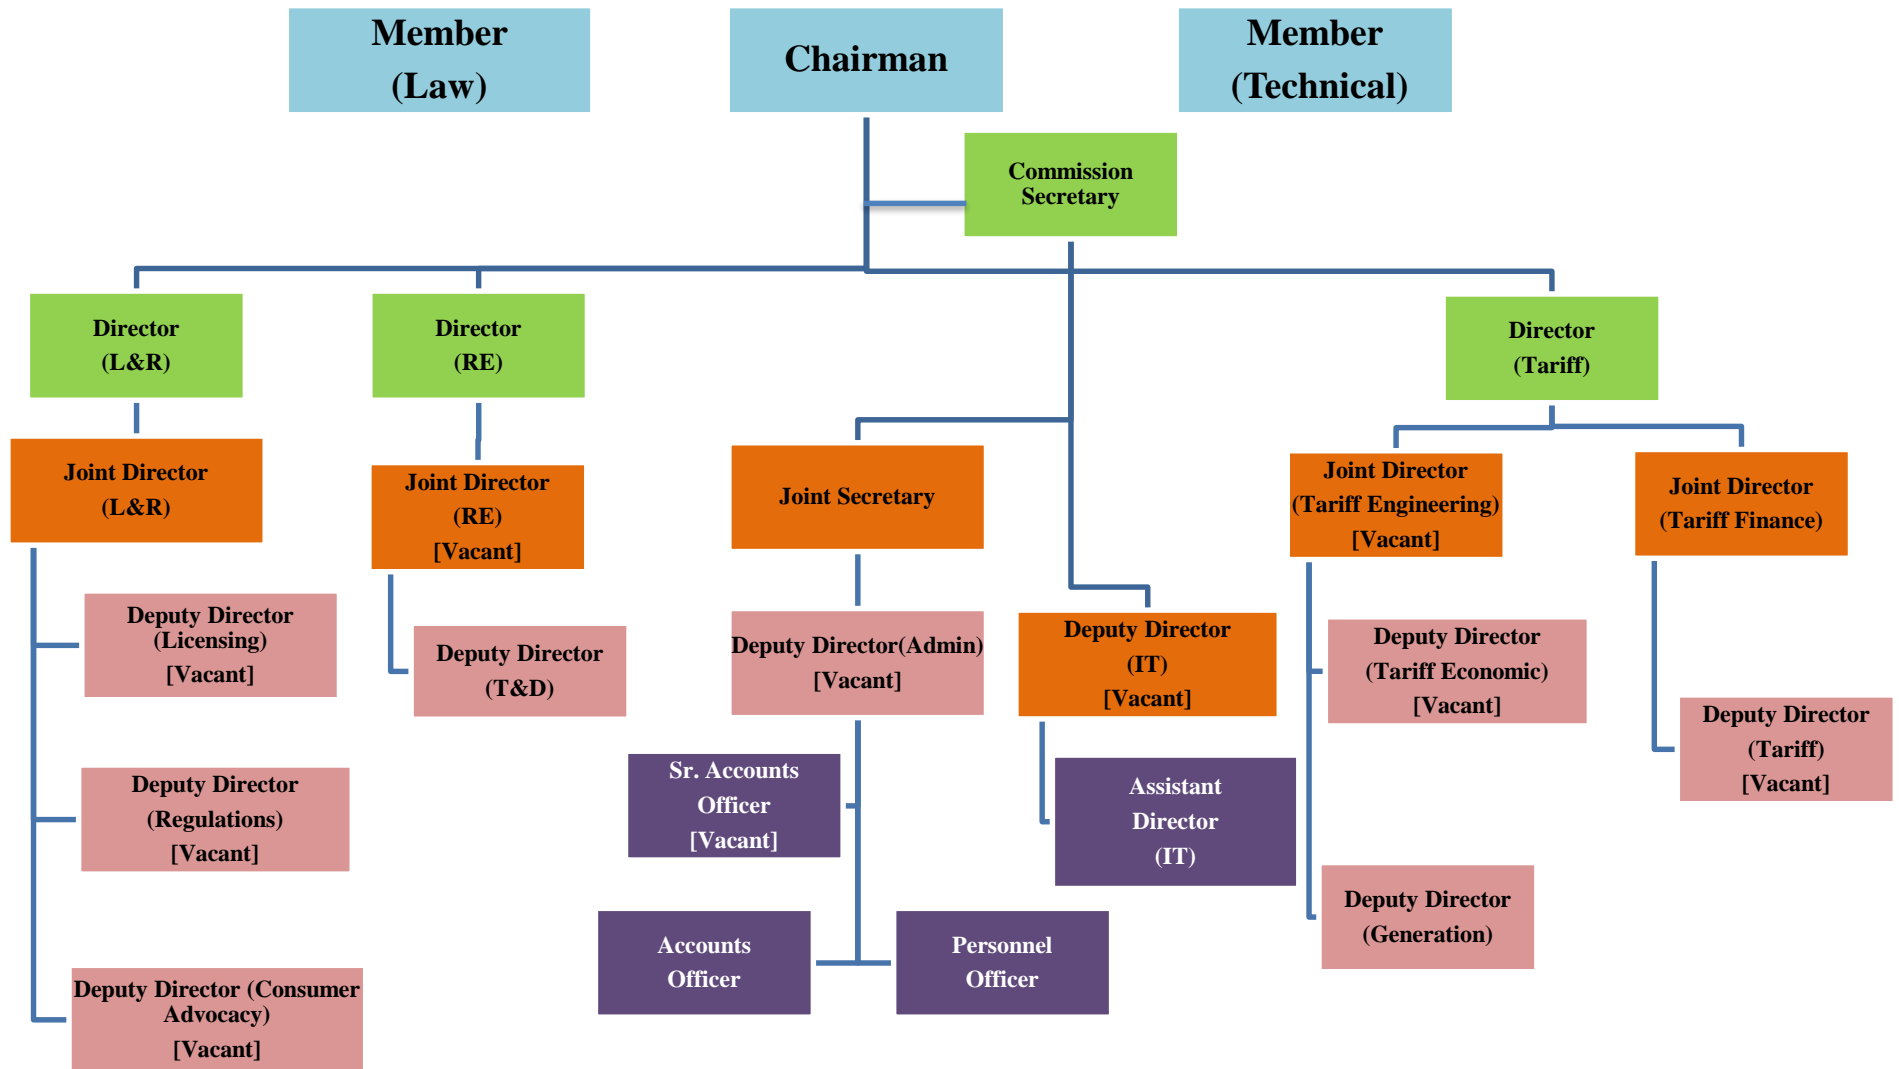

# Organizational Structure of Madhya Pradesh Electricity Regulatory Commission (MPERC), Bhopal

*L&R – Licensing and Regulation*  
*RE – Regulatory Enforcement*  
*T&D – Transmission & Distribution*  
*IT – Information Technology*